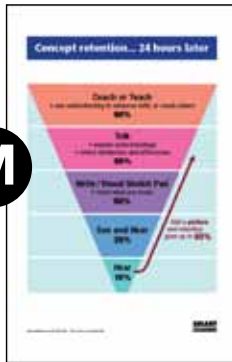

FRONT (one-sided)

English set of **15 placemats**

FRONT

BACK

French set of **30 cards**

FRONT (one-sided)

French set of **15 placemats**

Brain Activity & Concept Retention

FRONT (one-sided)

FRONT (one-sided)

11"x17" posters
set of two
English only

Brain Bubbles

12" x 18" poster

K

English Desk strips - set of **32 strips** (12" x 2-1/4")

English set of **2 posters** (12" x 18")